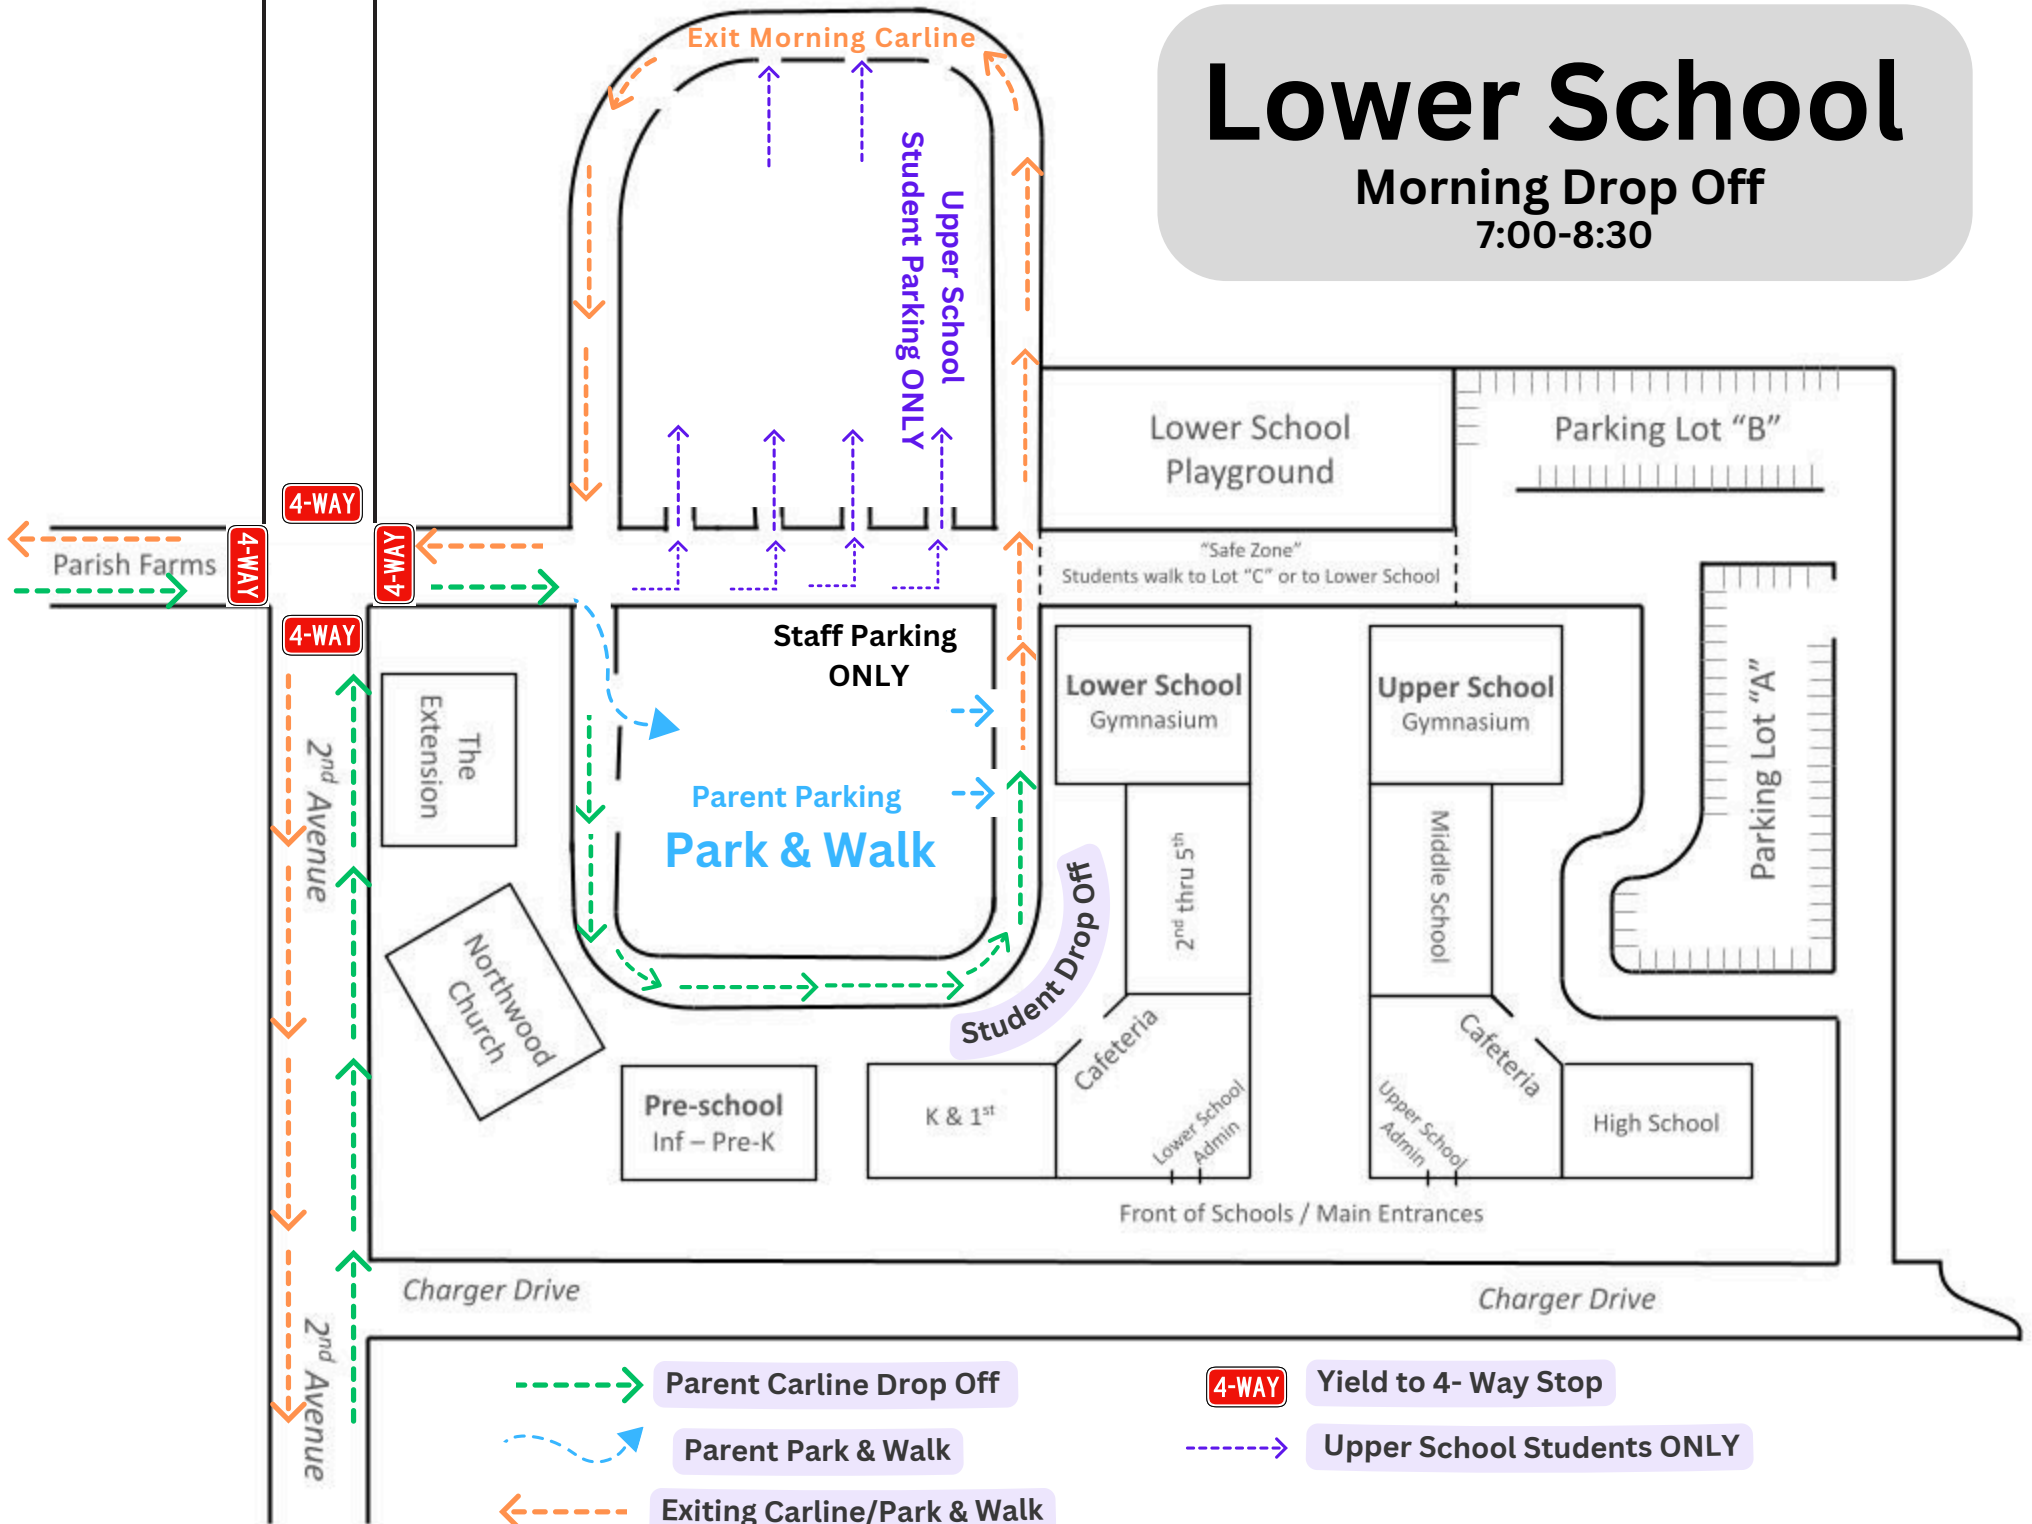

# Lower School

Morning Drop Off  
7:00-8:30

- Parent Carline Drop Off
- Parent Park & Walk
- Exiting Carline/Park & Walk

- Yield to 4- Way Stop
- Upper School Students ONLY

# Lower School

Afternoon Dismissal

3:00-3:15