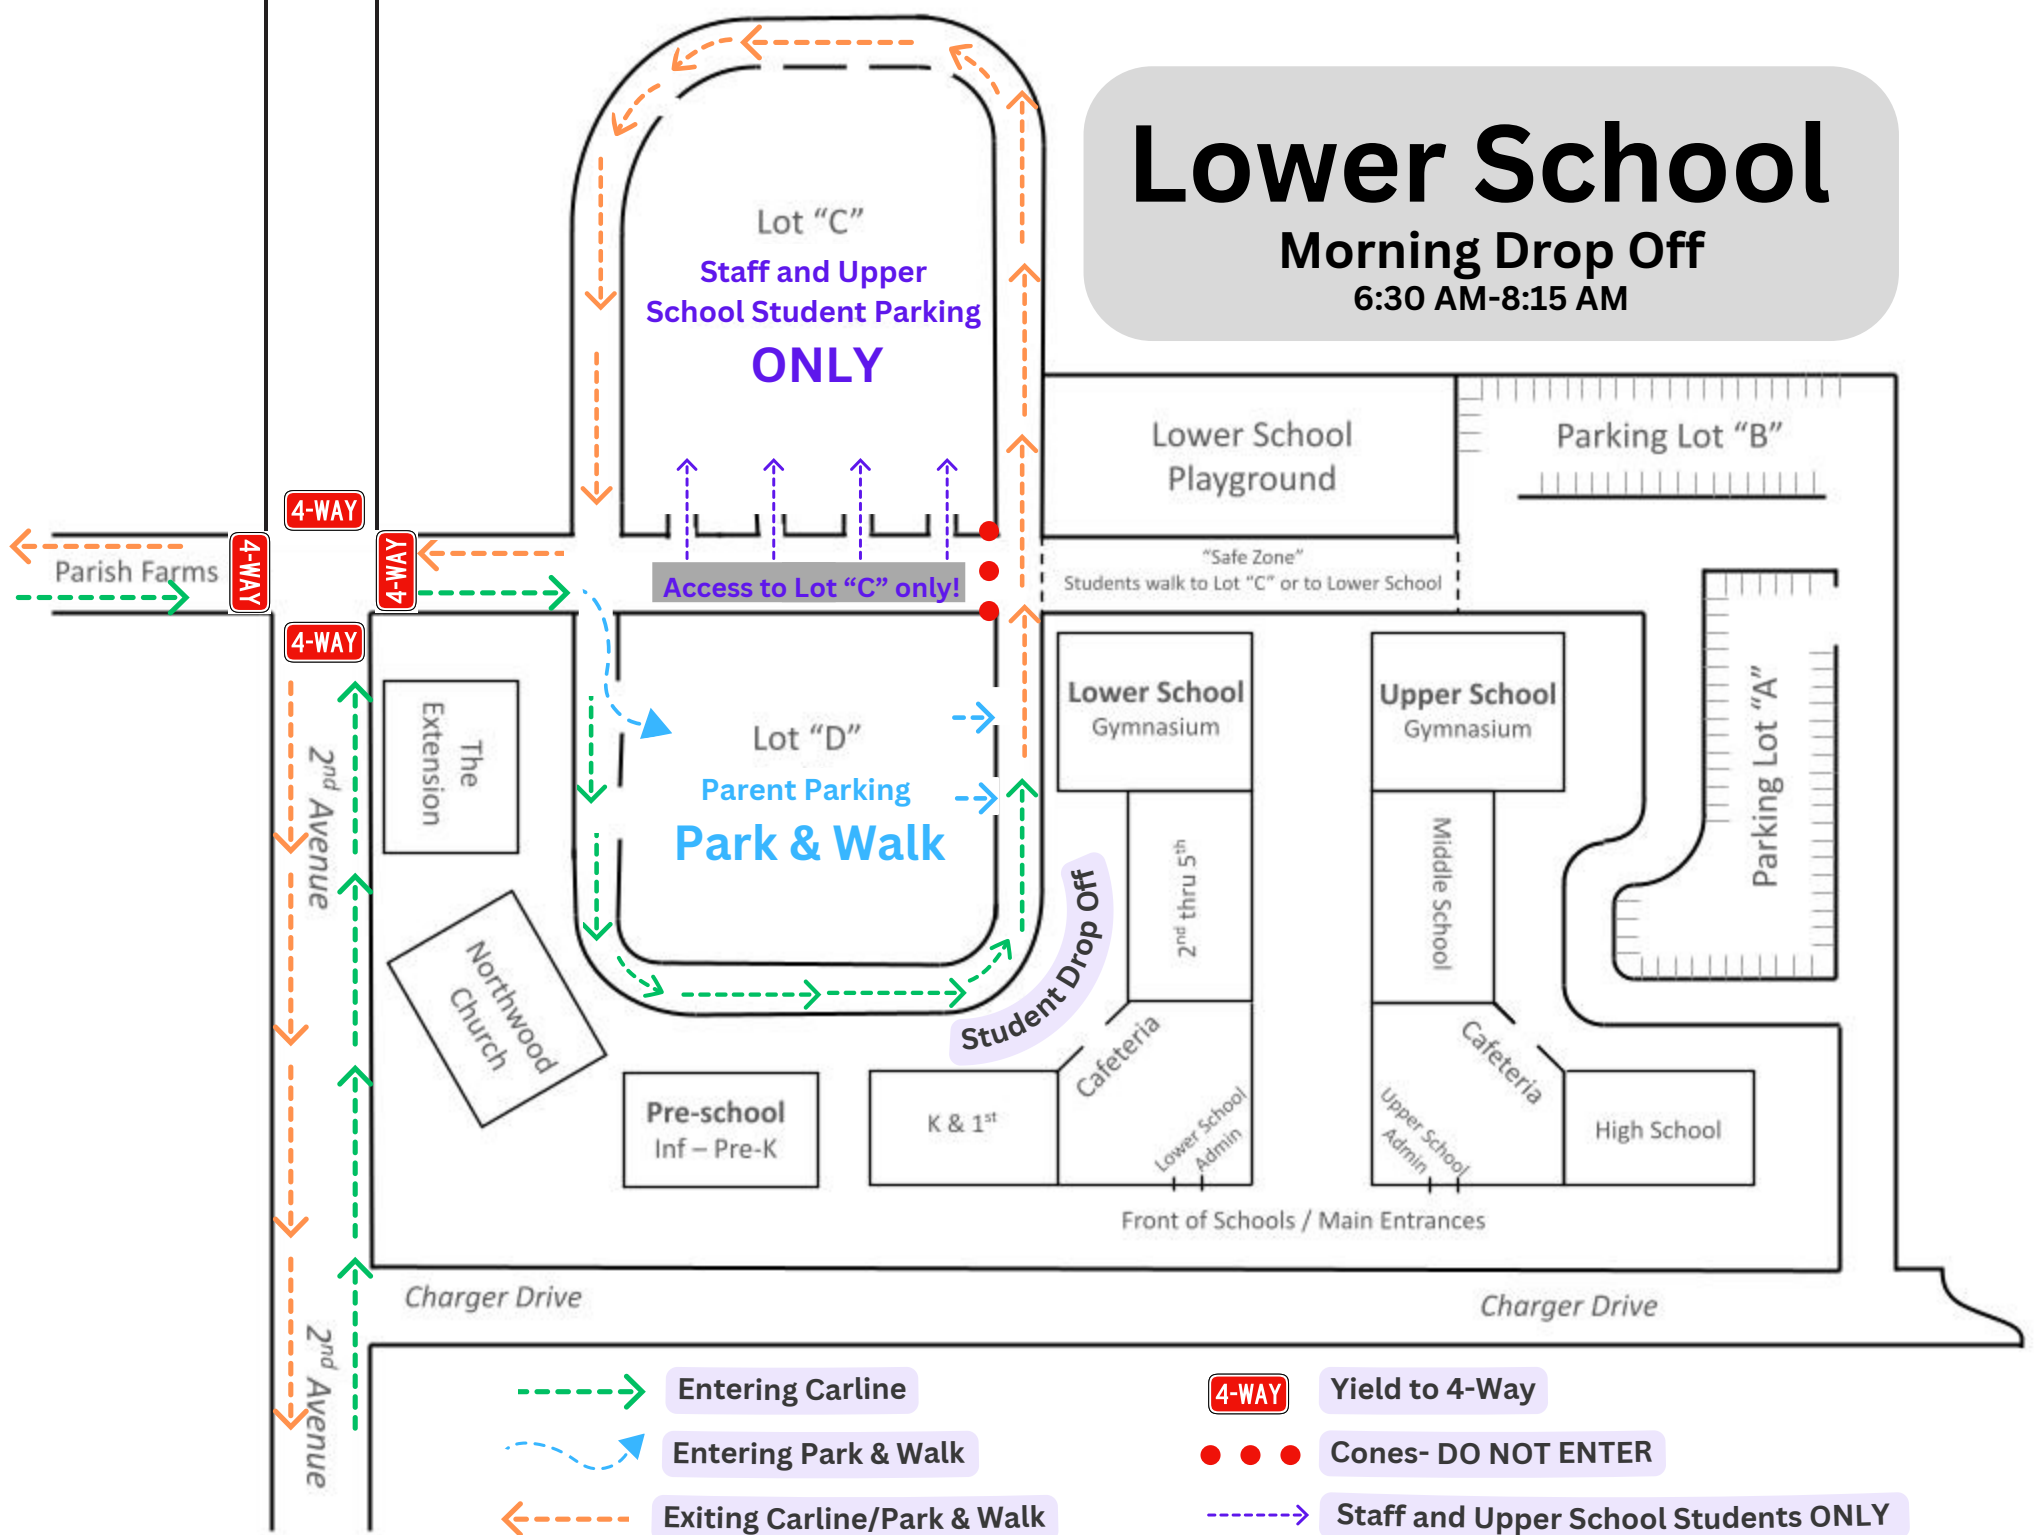

# Lower School

Morning Drop Off  
6:30 AM-8:15 AM

- - - - -> Entering Carline
- - - - -> Entering Park & Walk
- - - - -< Exiting Carline/Park & Walk
- 4-WAY Yield to 4-Way
- ● ● Cones- DO NOT ENTER
- - - - -> Staff and Upper School Students ONLY

# Lower School

## Afternoon Dismissal

3:00 PM-3:15 PM

- Entering Carline
- Entering Park & Walk
- Exiting Carline/Park & Walk
- Yield to 4- Way Stop
- Staff and Upper School Students ONLY
- Yield to Traffic Guard