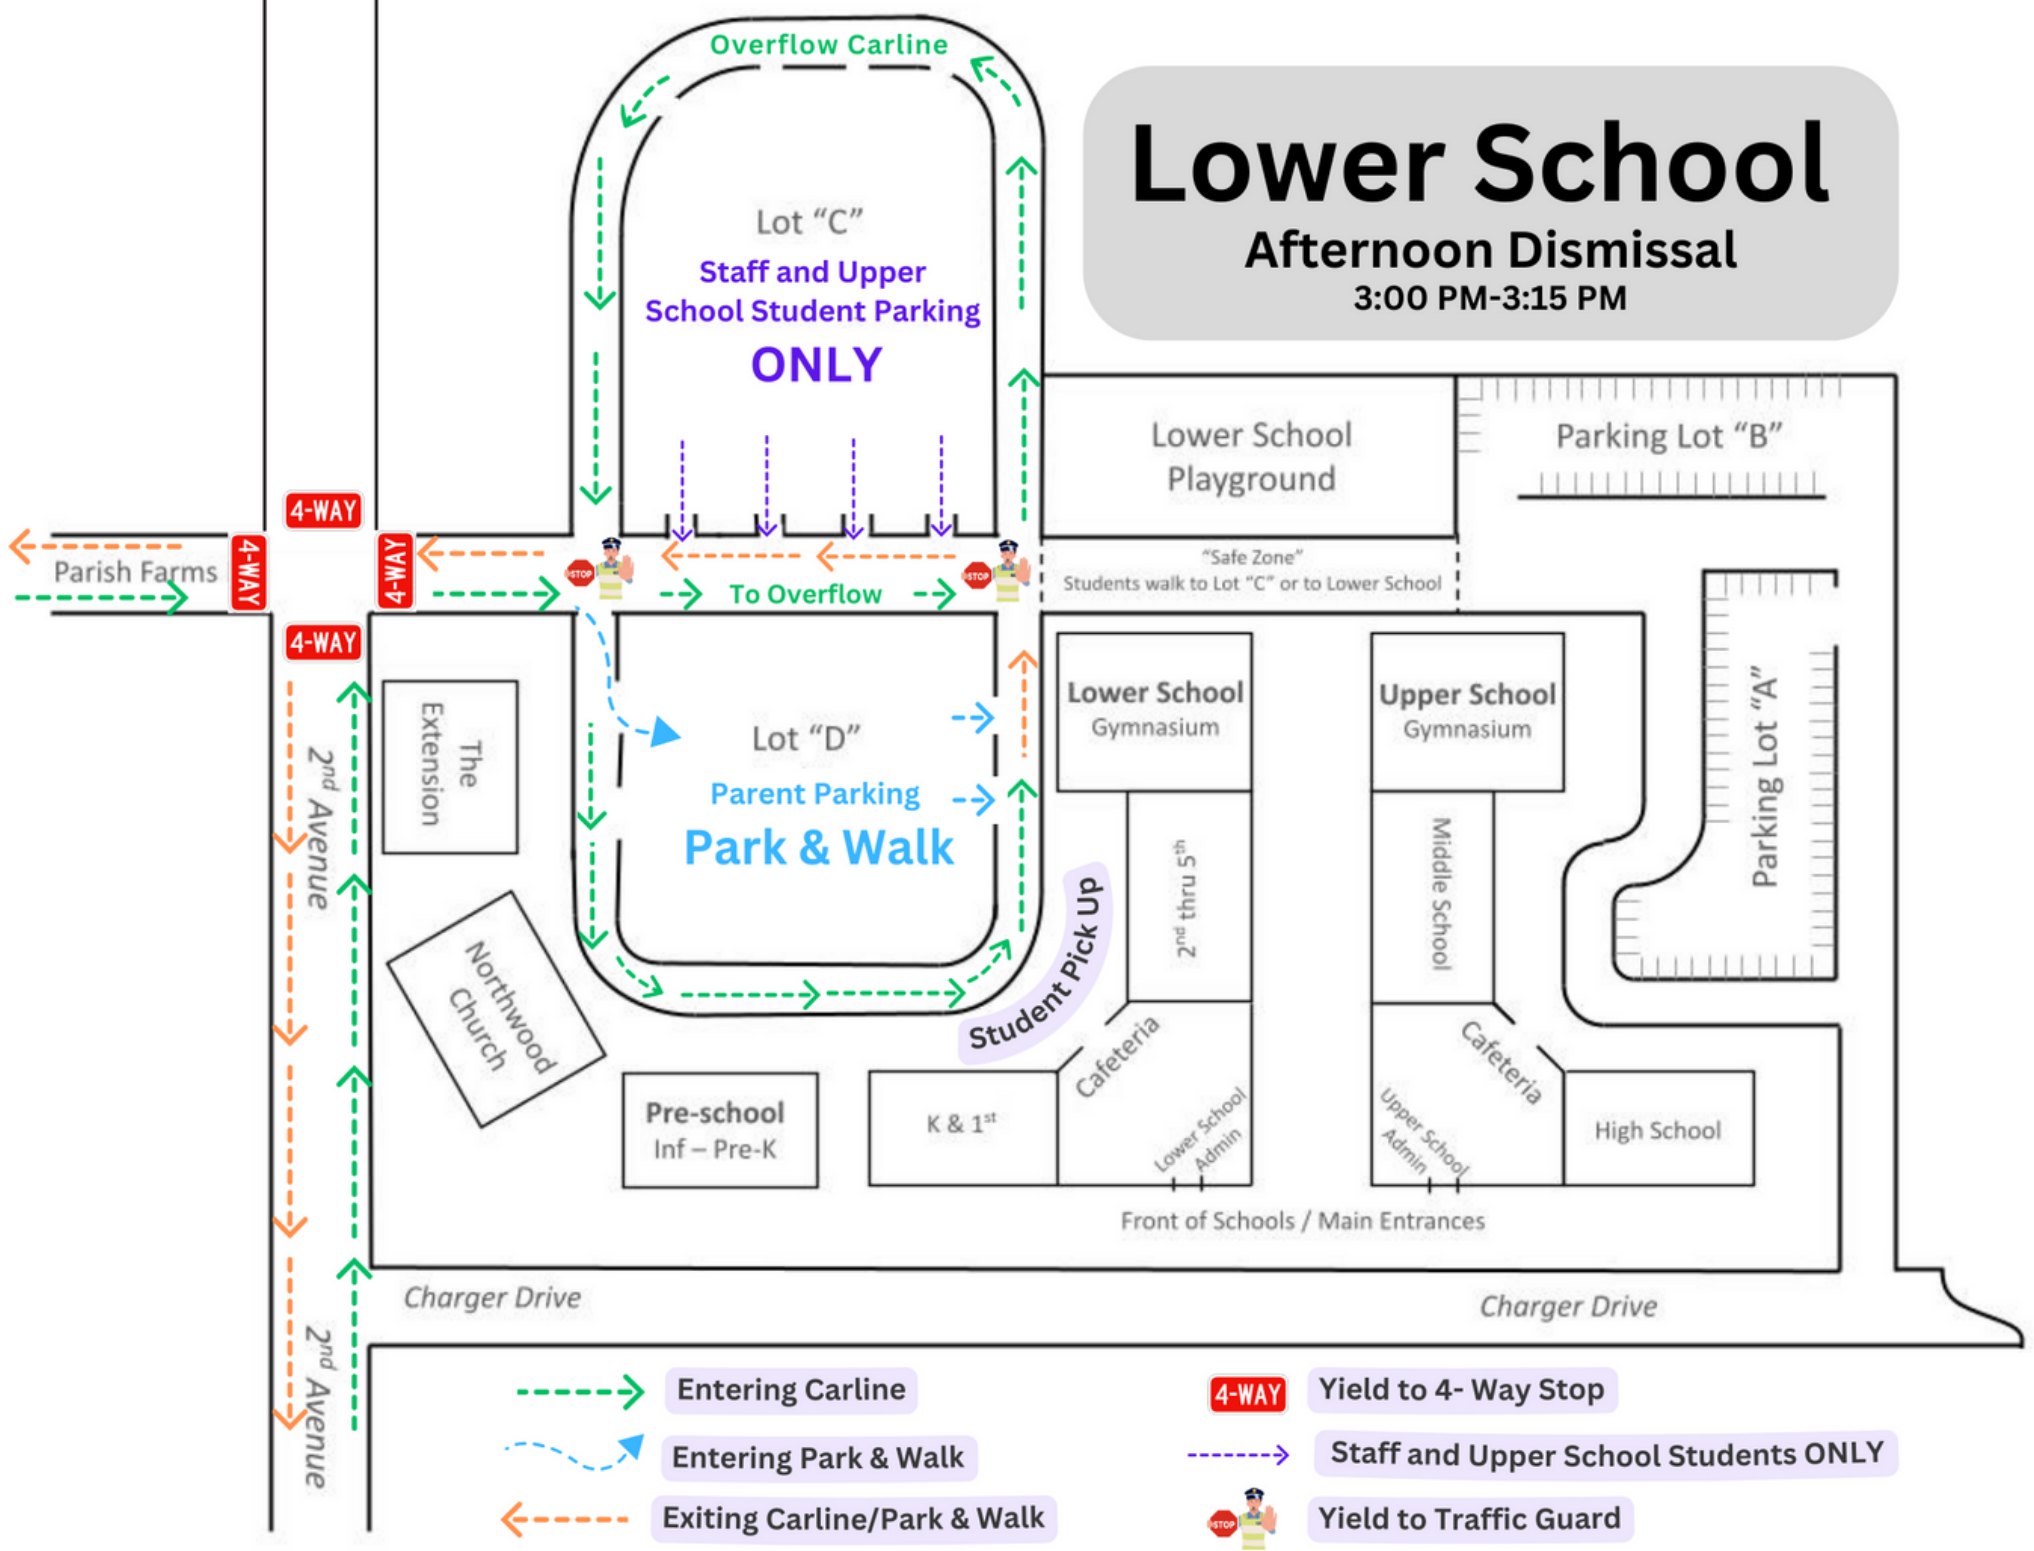

# Lower School

Morning Drop Off  
6:30 AM-8:15 AM

- - - - -> Entering Carline
- - - - -> Entering Park & Walk
- - - - -< Exiting Carline/Park & Walk
- 4-WAY Yield to 4-Way
- ● ● Cones- DO NOT ENTER
- - - - -> Staff and Upper School Students ONLY

# Lower School

## Afternoon Dismissal

3:00 PM-3:15 PM

- Entering Carline
- Entering Park & Walk
- Exiting Carline/Park & Walk
- Yield to 4- Way Stop
- Staff and Upper School Students ONLY
- Yield to Traffic Guard